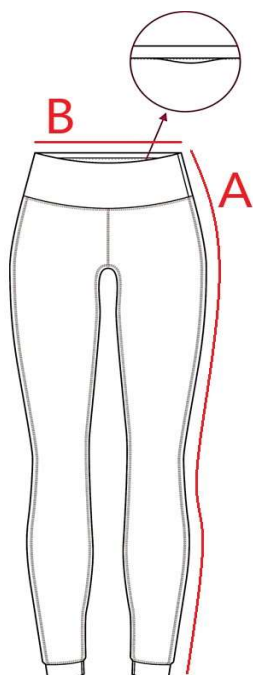

FK78

Ladies' leggings

cm	S	M	L	XL	XXL	3XL
A	91	92	93	94	95	96
B	26	28	30	32	34	36

Orientation sizes of the product.